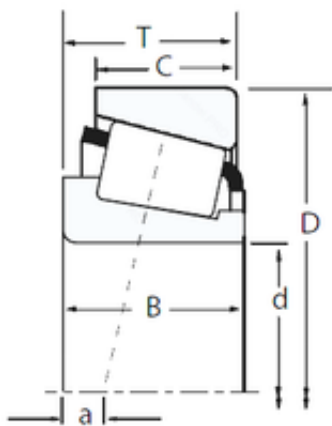

## LINK BELT BEARING LTD

34,987 mm x 59,131 mm x 16,764 mm 34,987  
mm x 59,131 mm x 16,764 mm TIMKEN  
L68149/L68110 FRANCE Bearing  
34.989\*59.974\*15.875

Bearing No. L68149/L68110

Size	34.987x59.131x15.875 mm
Bore Diameter	34,987 mm
Outer Diameter	59,131 mm
Width	15,875 mm
d	34,987 mm
D	59,131 mm
T	15,875 mm
B	16,764 mm
C	11,938 mm
R	0 mm
r	1,3 mm

L68149/L68110 Bearing 2D drawings and 3D CAD models