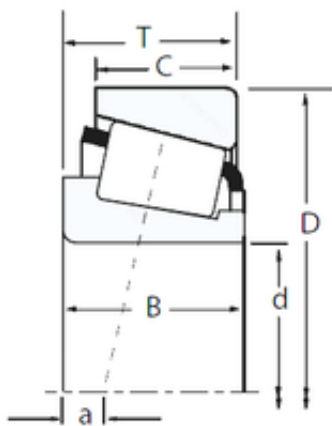

LINK BELT BEARING LTD

45,242 mm x 73,431 mm x 19,812 mm 45,242
 mm x 73,431 mm x 19,812 mm TIMKEN
 LM102949/LM102911 FRANCE Bearing

Bearing No. LM102949/LM102911

Size	45.242x73.431x21.43 mm
Bore Diameter	45,242 mm
Outer Diameter	73,431 mm
Width	21,43 mm
d	45,242 mm
D	73,431 mm
T	21,43 mm
B	19,812 mm
C	17,62 mm
R	3,5 mm
r	0,8 mm

LM102949/LM102911 Bearing 2D drawings and 3D
 CAD models