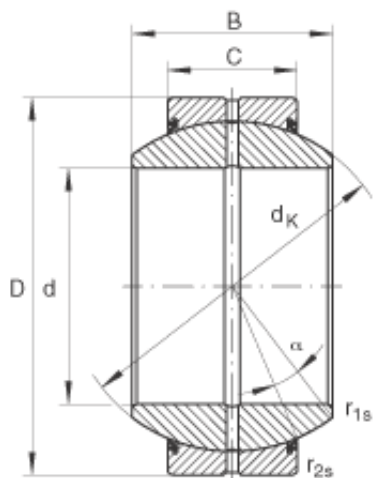

LINK BELT BEARING LTD

INA GE120-FO-2RS GERMANY Bearing 120X215X81

Bearing No. GE120-FO-2RS

Size	120x210x115 mm
Bore Diameter	120 mm
Outer Diameter	210 mm
Width	115 mm
C	70 mm
$D_{a \min}$	173 mm
$d_{a \max}$	138,4 mm
d_k	180 mm
$r_{1s \min}$	1 mm
$r_{2s \min}$	1 mm
alf (°)	16
Weight (kg)	15,1
C_r (N)	1070000
C_{0r} (N)	5360000
Category	Bearings
Inventory	0.0
Manufacturer Name	SCHAEFFLER GROUP
Minimum Buy Quantity	N/A
Weight / Kilogram	18.098
Product Group	B04264

GE120-FO-2RS Bearing 2D drawings and 3D CAD models