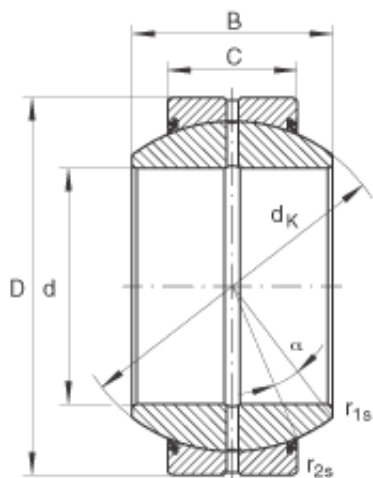

## INA GE120-FO-2RS GERMANY Bearing 120X215X81

Bearing No. GE120-FO-2RS

Size	120x210x115 mm
Bore Diameter	120 mm
Outer Diameter	210 mm
Width	115 mm
C	70 mm
$D_{a \min}$	173 mm
$d_{a \max}$	138,4 mm
$d_k$	180 mm
$r_{1s \min}$	1 mm
$r_{2s \min}$	1 mm
alf ( ° )	16
Weight (kg)	15,1
$C_r$ (N)	1070000
$C_{0r}$ (N)	5360000
Category	Bearings
Inventory	0.0
Manufacturer Name	SCHAEFFLER GROUP
Minimum Buy Quantity	N/A
Weight / Kilogram	18.098
EAN	4012802038101
Product Group	B04264