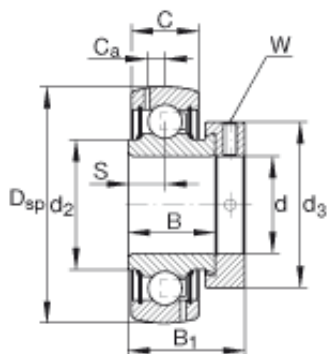

LINK BELT BEARING LTD

INA GRA010-NPP-B-AS2/V GERMANY Bearing 20 x 47 x 31

Bearing No. GRA010-NPP-B-AS2/V

GRA010-NPP-B-AS2/V Bearing 2D drawings and 3D CAD models

Size	15.8750x40x28.6 mm
Bore Diameter	15,8750 mm
Outer Diameter	40 mm
Width	28,6 mm
d	5/8 inch
d	15,8750 mm
D _{SP}	40 mm
B ₁	28,6 mm
B	19 mm
C	12 mm
C _a	3,4 mm
d ₂	23 mm
d _{3 max}	28 mm
S	6,5 mm
W	1/8 inch
m	0,12 kg / Weight
C _r	9800 N / Dynamic load rating (radial)
C _{0r}	4750 N / Static load rating (radial)
Category	Bearings
Inventory	0.0
Manufacturer Name	SCHAEFFLER GROUP
Minimum Buy Quantity	N/A
Weight / Kilogram	0